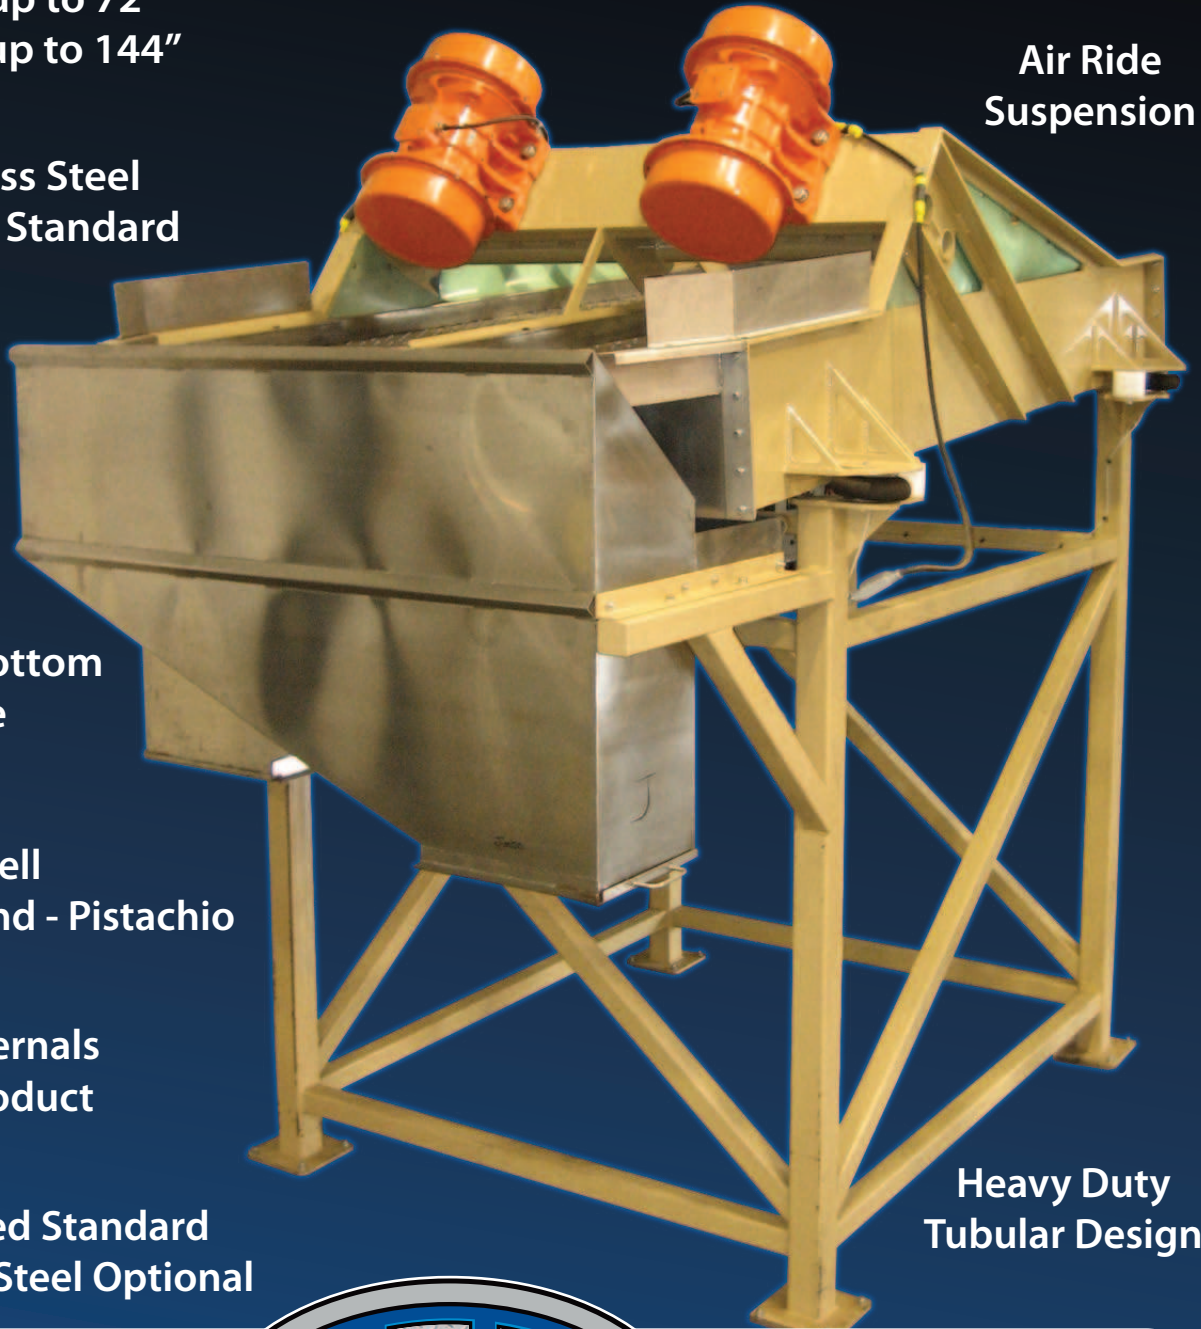

# GRADE SIZERS

Custom Built to Fit Your Needs

Width: up to 72"  
Length: up to 144"

Stainless Steel  
Contacts Standard

Top, Side, or Bottom  
Discharge

Inshell  
Walnut - Almond - Pistachio

Meat Kernals  
Any Product

Powder Coated Standard  
100% Stainless Steel Optional

Brute Force  
High Frequency Design

Air Ride  
Suspension

Heavy Duty  
Tubular Design

**JEM EQUIPMENT**

21275 Simpson Rd  
Corning, CA 96021  
PO Box 825  
530-824-4544