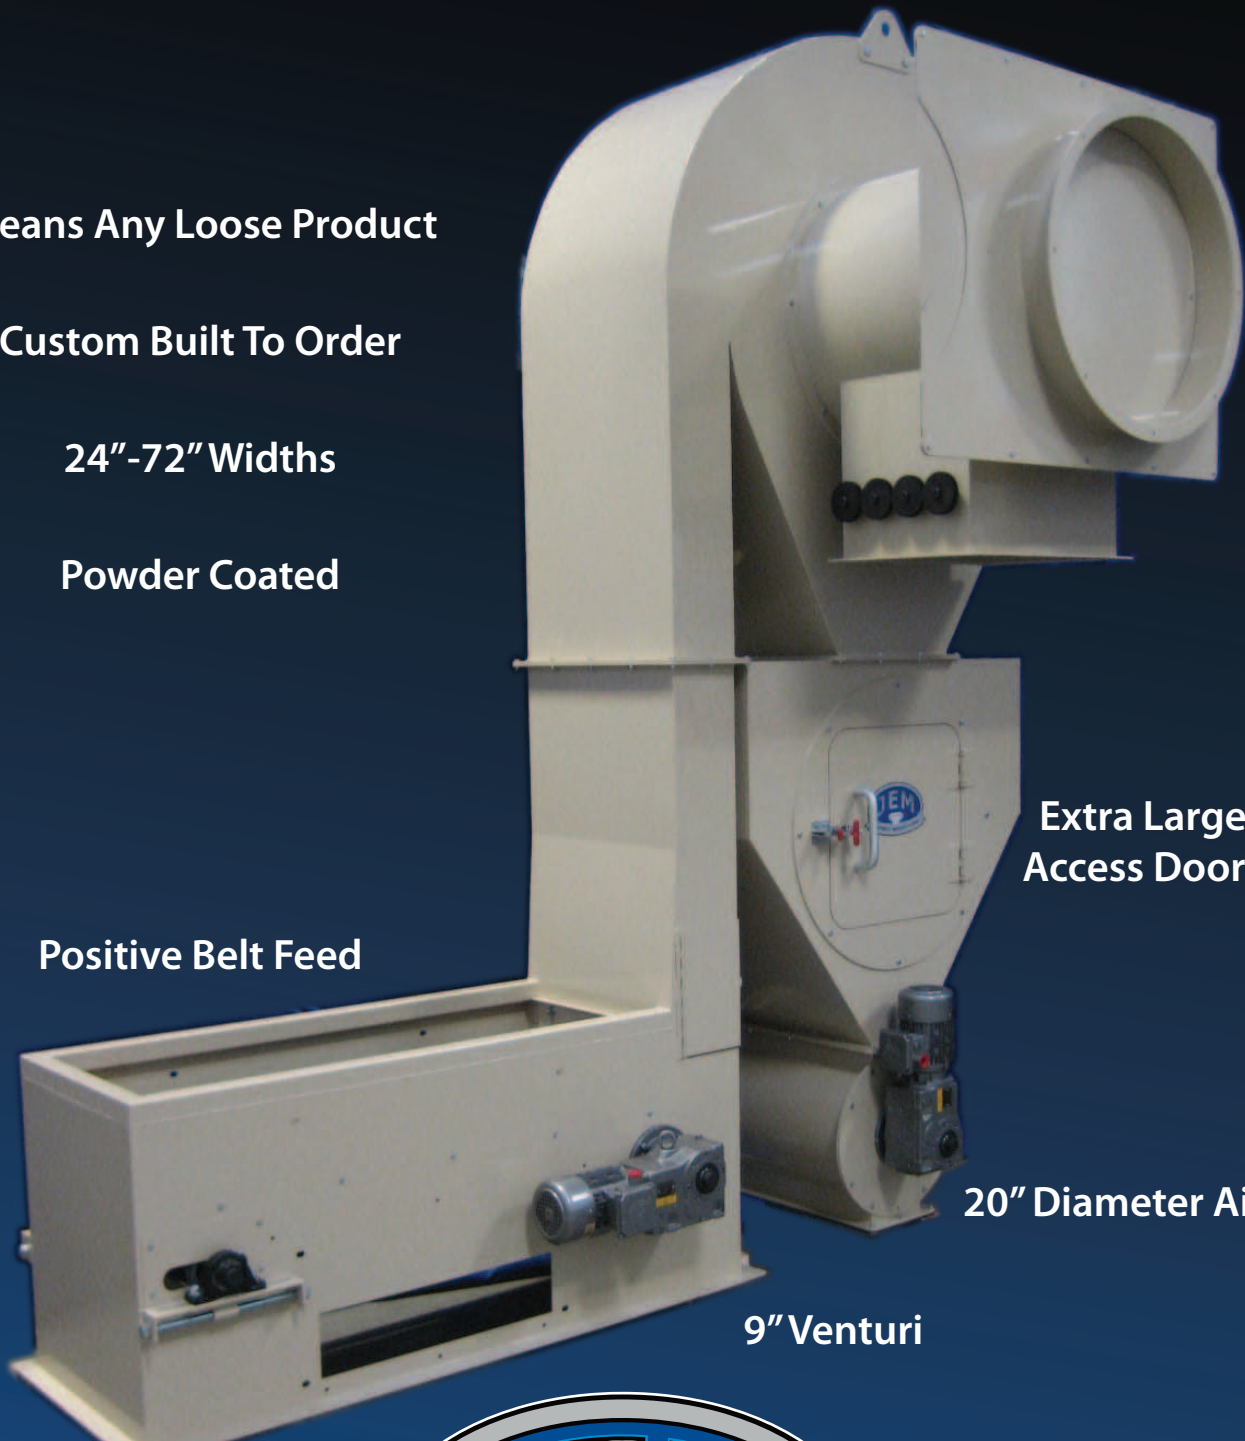

TRASHPERATORS

Cleans Any Loose Product

Custom Built To Order

24"-72" Widths

Powder Coated

Positive Belt Feed

Extra Large
Access Doors

20" Diameter Airlock

9" Venturi

JEM EQUIPMENT

21275 Simpson Rd
Corning, CA 96021
PO Box 825
530-824-4544